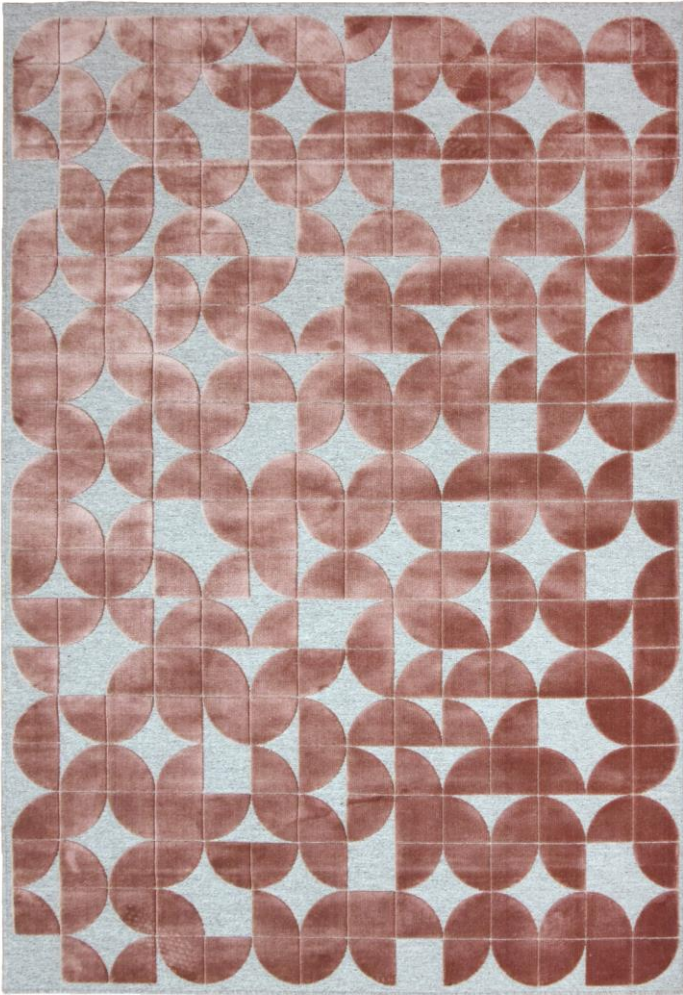

NEW LIPARI

1183-474048